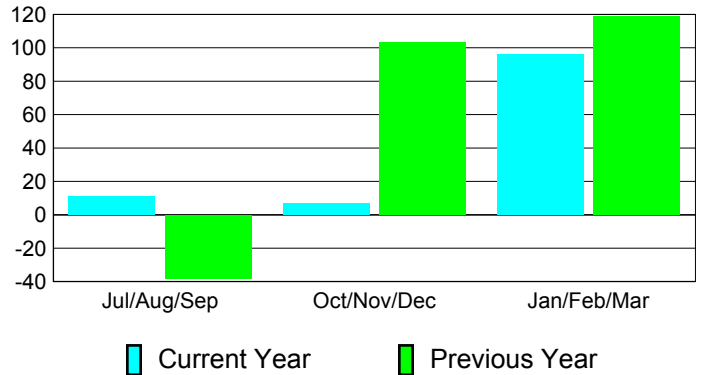

**Membership Results
2010-2011**

**Membership
2009-2010**

Month	Net Memb Goal	Actual New Memb	Actual Dropped Memb	Gain/Loss of Memb	Gain/Loss of Memb
Jul/Aug/Sep	20	70	-59	11	-38
Oct/Nov/Dec	20	59	-52	7	103
Jan/Feb/Mar	110	134	-38	96	119
Totals	150	263	-149	114	184

Membership Results 2010-2011

Goal, New, Dropped, Gain/Loss

Comparison of Membership Gain/Loss

Current Year Compared to the Previous Year

Gender Comparison 2010-2011

Jul/Aug/Sep

Oct/Nov/Dec

Jan/Feb/Mar