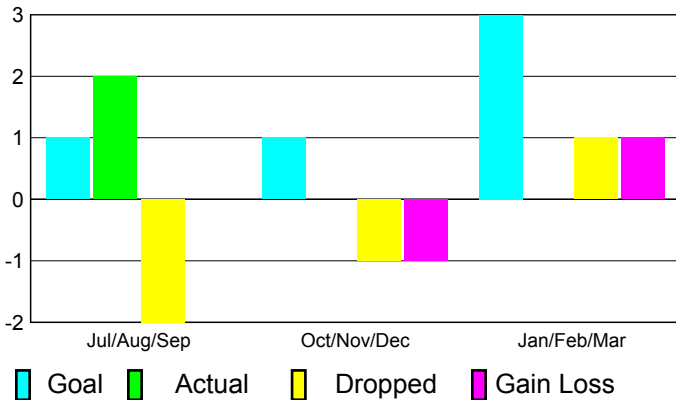

2010-2011 GMT Reports for District (or Undistricted) **District 321B2**

GMT: VINOD KHANNA

Location: INDIA

GMT CA: 6

CLUBS

**Club Results
2010-2011**

**Clubs
2009-2010**

Month	New Club Goal	Actual New Clubs	Actual Dropped Clubs	Gain/Loss of Clubs	Gain/Loss of Clubs
Jul/Aug/Sep	1	2	-2	0	0
Oct/Nov/Dec	1	0	-1	-1	1
Jan/Feb/Mar	3	0	1	1	2
Totals	5	2	-2	0	3

Club Results 2010-2011

Goal, New, Dropped, Gain/Loss

Comparison of Club Gain/Loss

Current Year Compared to the Previous Year

YTD Status Quo Clubs 2010-2011

Status Quo Clubs Compared to Status Quo Members

MEMBERSHIP