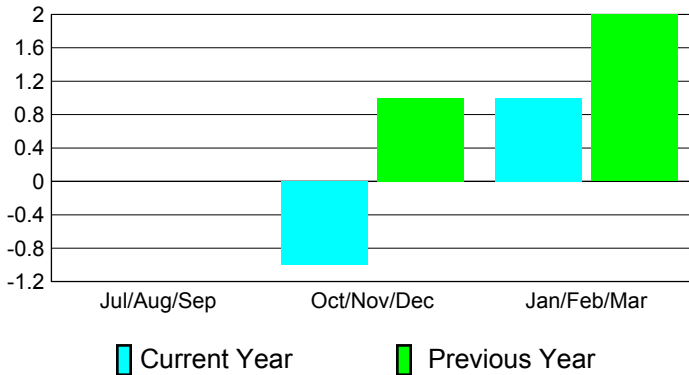

2010-2011 GMT Reports for District (or Undistricted) **District 321B2**

GMT: VINOD KHANNA

Location: INDIA

GMT CA: 6

CLUBS

**Club Results
2010-2011**

**Clubs
2009-2010**

Month	New Club Goal	Actual New Clubs	Actual Dropped Clubs	Gain/Loss of Clubs	Gain/Loss of Clubs
Jul/Aug/Sep	1	2	-2	0	0
Oct/Nov/Dec	1	0	-1	-1	1
Jan/Feb/Mar	3	0	1	1	2
Totals	5	2	-2	0	3

Club Results 2010-2011

Goal, New, Dropped, Gain/Loss

Comparison of Club Gain/Loss

Current Year Compared to the Previous Year

YTD Status Quo Clubs 2010-2011

Status Quo Clubs Compared to Status Quo Members

MEMBERSHIP