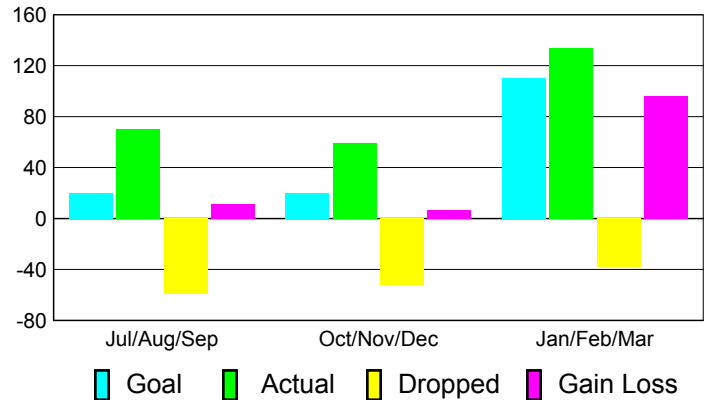

Membership Results 2010-2011

Goal, New, Dropped, Gain/Loss

Comparison of Membership Gain/Loss

Current Year Compared to the Previous Year